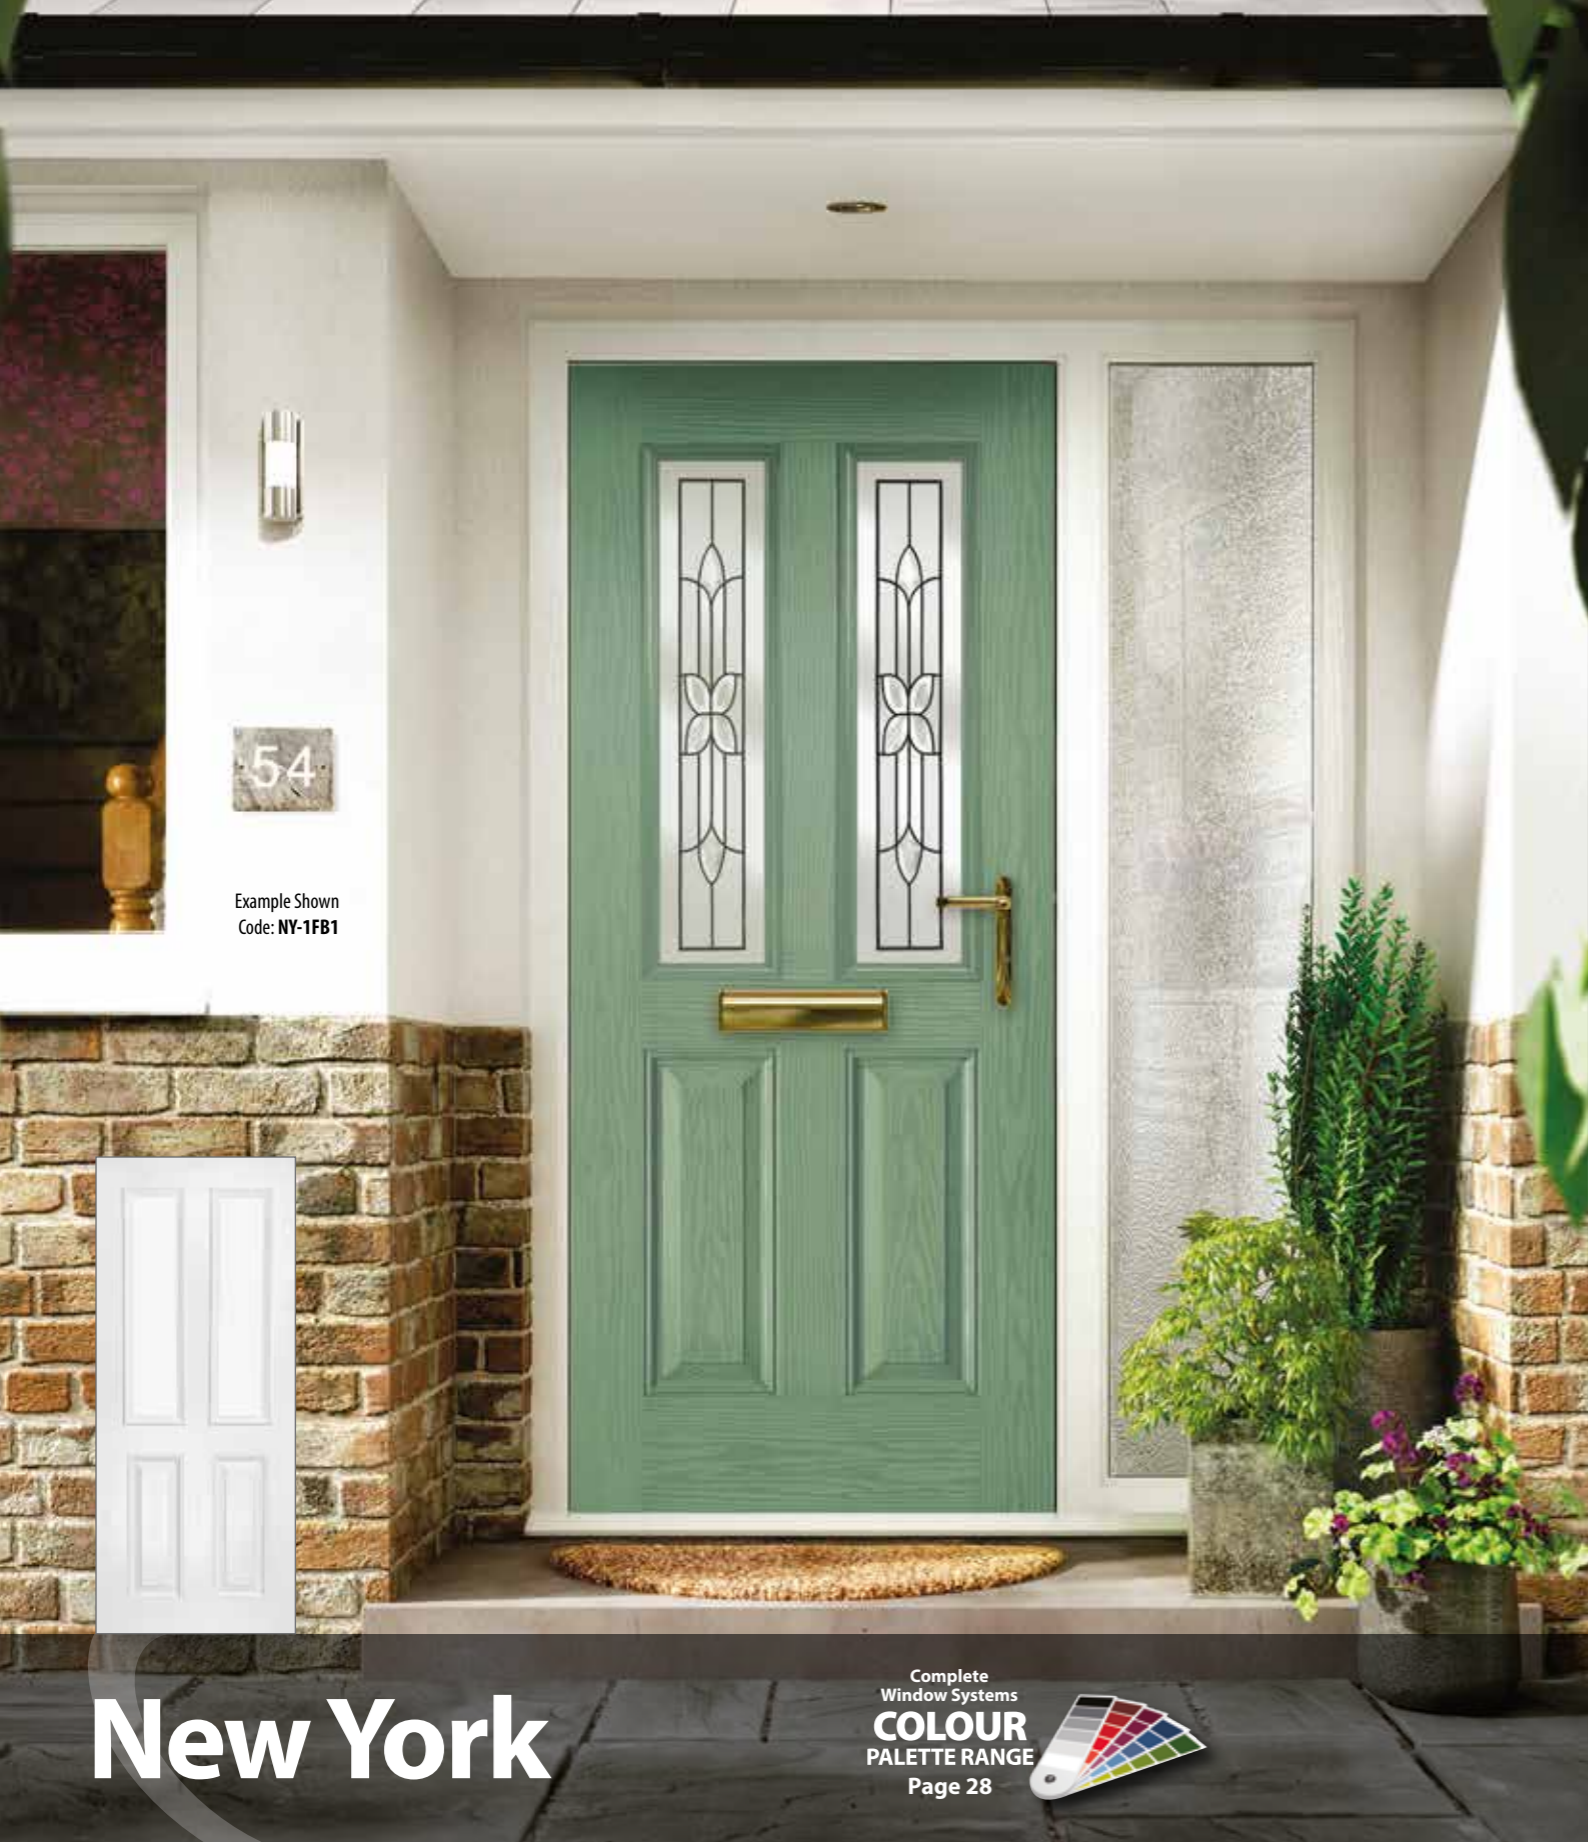

Example Shown
Code: NY-1FB1

New York

Complete Window Systems
COLOUR PALETTE RANGE
Page 28

Our most popular door style, complementing both traditional and modern house types. With two dual glazed panels, the New York can be personalised with a range of stylish and decorative glass designs.

OPTIONS
44mm Single Rebate
70mm Double Rebate

GLAZING*
24mm Double Glazed
50mm Triple Glazed

Green - 02
Red - 03
Black - 04

Blue - 01
Green - 02
Black - 04

* When selecting a Classic glass option, please specify a backing glass.