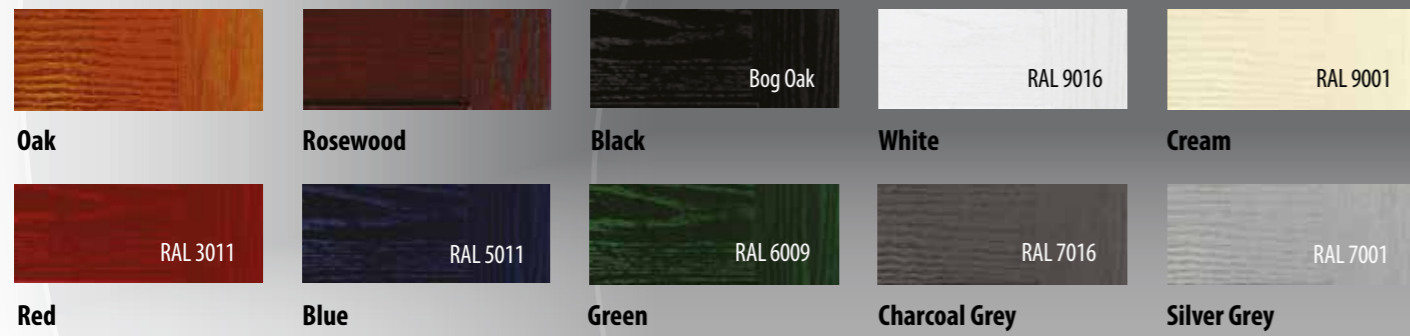

## COLOUR OPTIONS

**RAL** Personalise your door to a RAL colour of your choice, from traditional Chartwell Green to modern Signal Violet or bold Traffic Yellow. All RAL coloured doors shown in this brochure are for illustration purposes only. Please refer to our RAL colour chart when choosing a RAL colour.